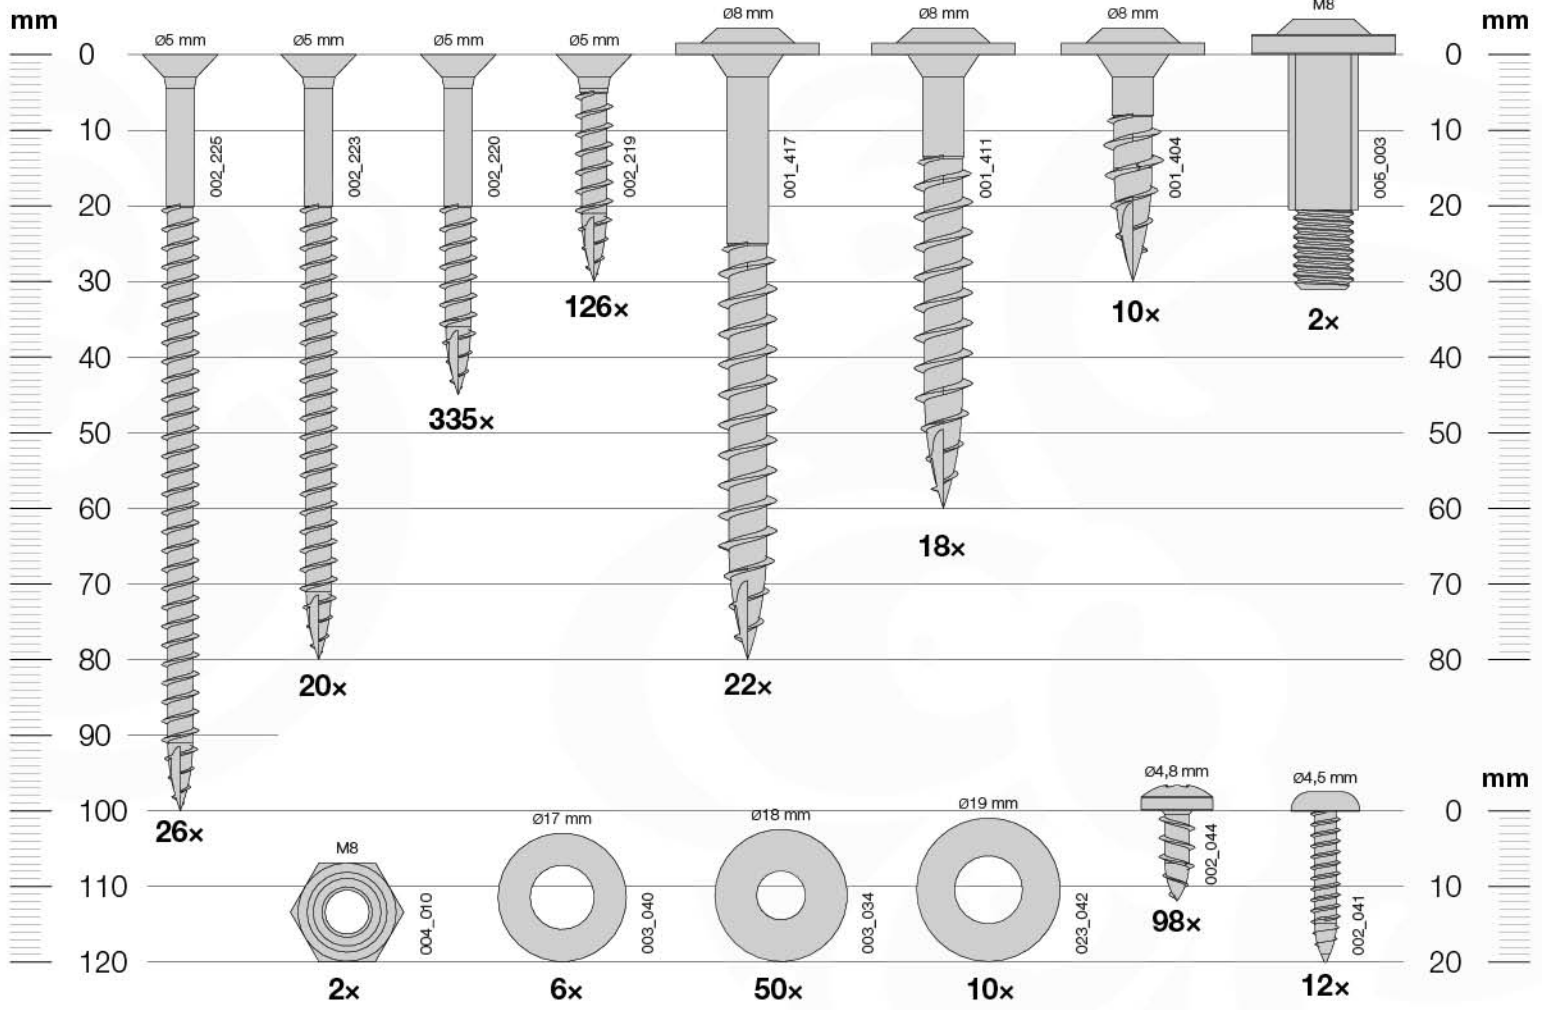

Hardware Crazy Playhouse

100_208