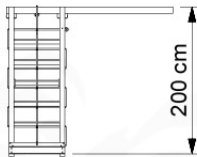

06

	PartNo	PartName	QTY.
Hardware Pack	001_406	Stealth Screw 8x45	2
	001_417	Stealth Screw 8x80	8
	001_422	Stealth Screw 8x137	6
	002_220	Gap Point Screw T25 - 5x45	43
	002_223	Gap Point Screw T25 - 5x80	45
	002_301	Dry Wall Screw PH2 3.9 x 40 mm	7
Other	005_528	Swing Beam Bracket 7x7	2
	005_529	Swing Beam Bracket 9x9	2
	007_001	Ground-anchor	2
	020_317	Rope Polyester 16mm Green 3.4m	1
	020_318	Rope Polyester 16mm Green 8.1m	1
	022_455	Rope Cross Connector Egg	7
	023_031	Finishing Washer GPS 5.0	4
	101_003	Swing hook with Carabiner	4

ClimbPart1 - Pkg - 3-11-2021 - v4.0

06-1

1-Climb Module 200
2-Climb Module 200