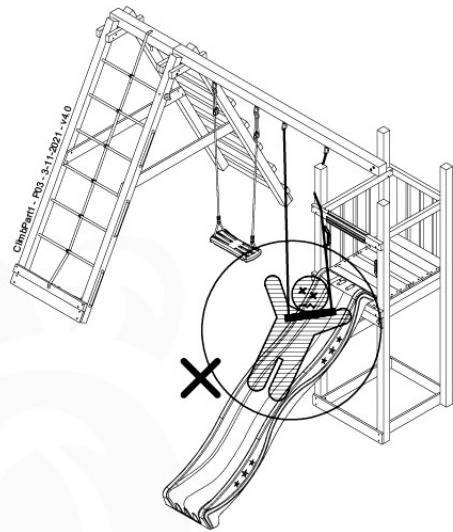

05-6

06

	PartNo	PartName	QTY.
Hardware Pack	001_406	Stealth Screw 8x45	2
	001_417	Stealth Screw 8x80	8
	001_422	Stealth Screw 8x137	6
	002_220	Gap Point Screw T25 - 5x45	43
	002_223	Gap Point Screw T25 - 5x80	45
	002_301	Dry Wall Screw PH2 3.9 x 40 mm	7
Other	005_528	Swing Beam Bracket 7x7	2
	005_529	Swing Beam Bracket 9x9	2
	007_001	Ground-anchor	2
	020_317	Rope Polyester 16mm Green 3.4m	1
	020_318	Rope Polyester 16mm Green 8.1m	1
	022_455	Rope Cross Connector Egg	7
	023_031	Finishing Washer GPS 5.0	4
	101_003	Swing hook with Carabiner	4