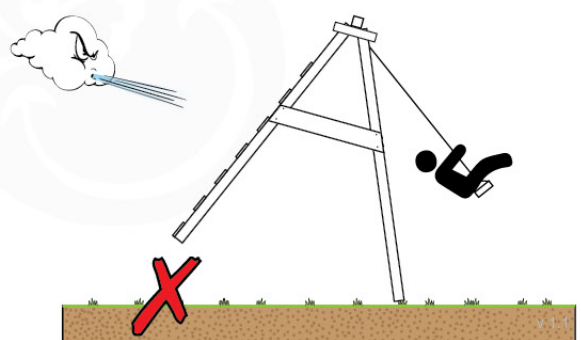

05 Safe Playground Planning

05-1

05-2

05-3

05-4