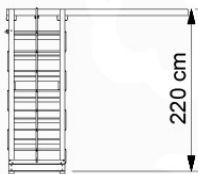

1-Climb Module 220
2-Climb Module 220