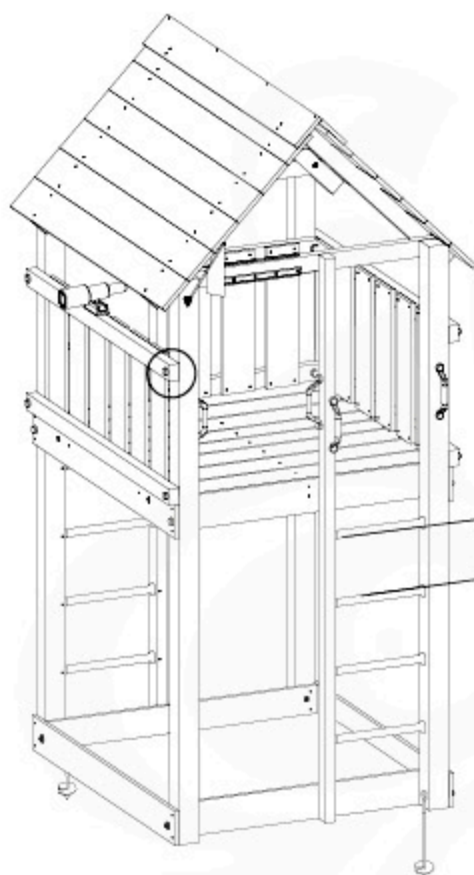

21

22

2x
002_308

23 Extra

24 Safety Check

min. 23 cm

25

Playtowers

Playhouses

Modules

Swings

Links

Accessories

v2.10.3