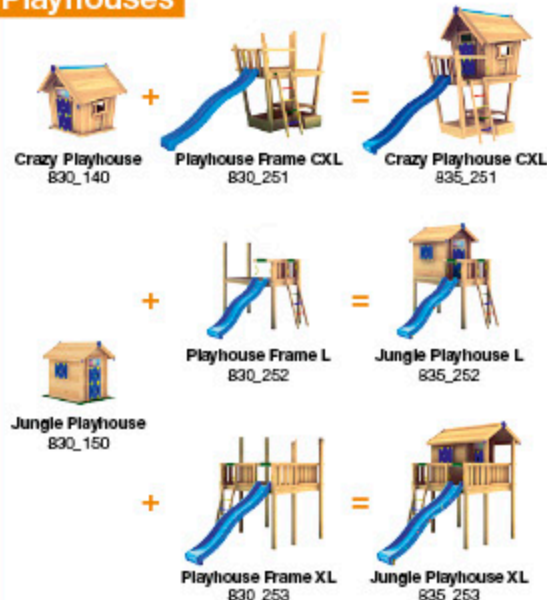

21

22

2x
002_308

23 Extra

24 Safety Check

min. 23 cm

25

Playtowers

Playhouses

Modules

Swings

Links

Accessories

v2.10.3