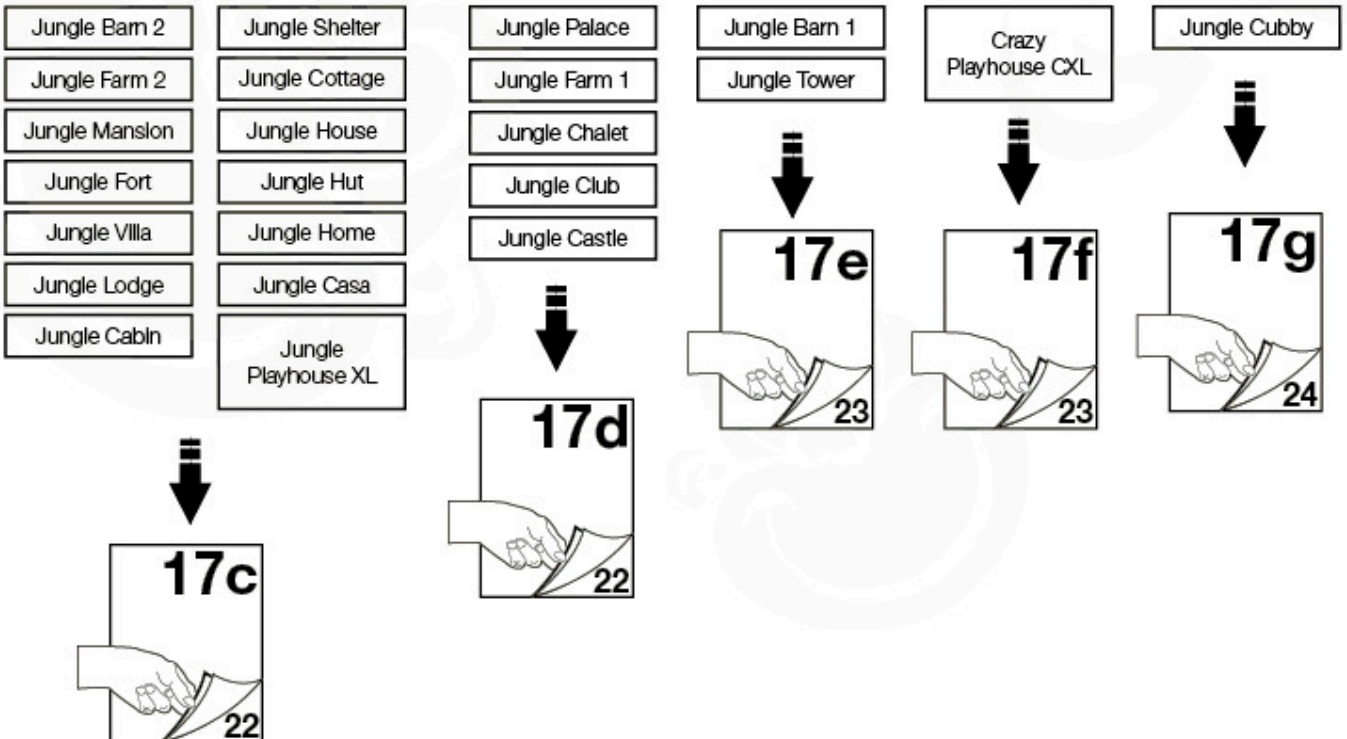

16

2x
123_206

2x

17a

4x
001_417
120_005

17b

17c

- | | |
|----------------|---------------------|
| Jungle Barn 2 | Jungle Casa |
| Jungle Farm 2 | Jungle Playhouse XL |
| Jungle Mansion | |
| Jungle Fort | |
| Jungle Villa | |
| Jungle Lodge | |
| Jungle Cabin | |
| Jungle Shelter | |
| Jungle Cottage | |
| Jungle House | |
| Jungle Hut | |
| Jungle Home | |

17d

- | |
|---------------|
| Jungle Palace |
| Jungle Farm 1 |
| Jungle Chalet |
| Jungle Club |
| Jungle Castle |

17e

Jungle Barn 1
Jungle Tower

17f

Crazy
Playhouse CXL

17g

Jungle Cubby