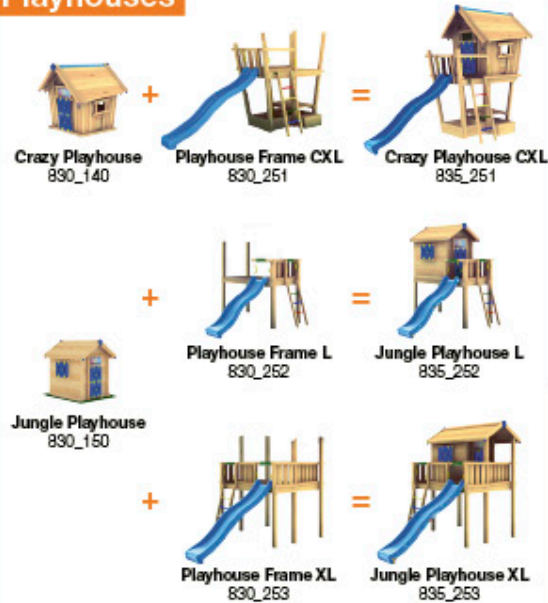

22b

2x 001_408  

2x 007_000 

2x

2x

22c

2x

23 Safety Check

24

Playtowers

Playhouses

Modules

Swings

Links

Accessories

v.2.103