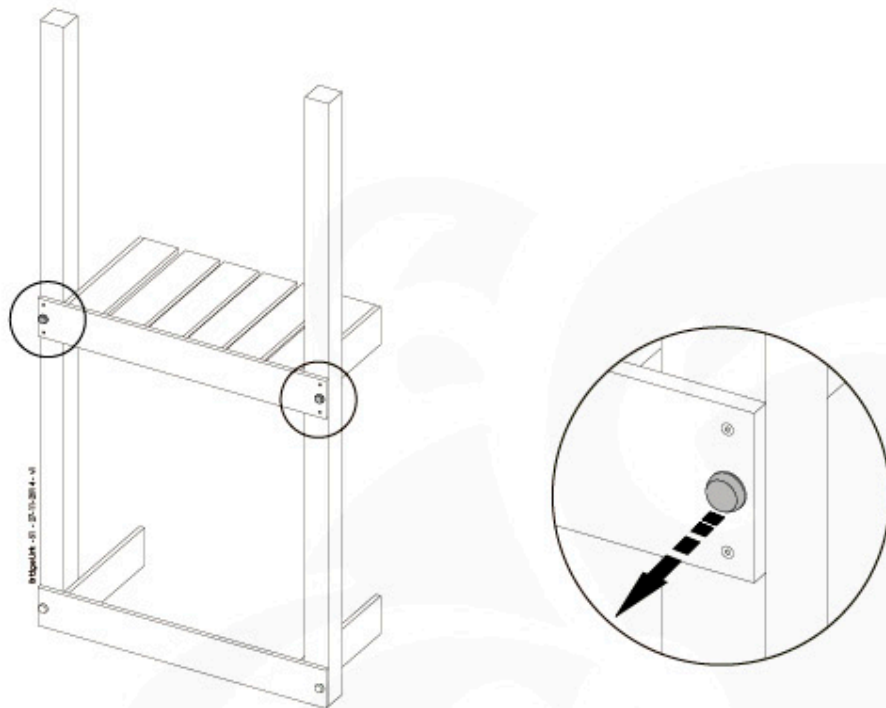

2a'

- Jungle Palace
- Jungle Farm 1
- Jungle Chalet
- Jungle Club
- Jungle Castle