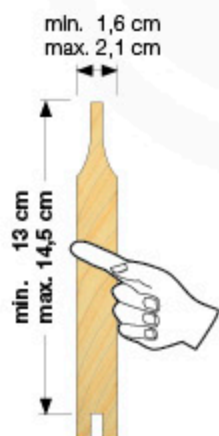

1d Timber Playhouse Module 125 cm

650_246

Farm	House	Hut	Home	Casa	Club	Castle	Tower
41x	46x	46x	46x	46x	40x	38x	28x
1x	1x	1x	1x	1x	1x	1x	1x
8x	8x	8x	8x	8x	8x	8x	8x
4x	4x	4x	4x	4x	4x	4x	4x

Farm	House	Hut	Home	Casa	Club	Castle	Tower
33x	36x	36x	36x	36x	32x	30x	20x
1x	1x	1x	1x	1x	1x	1x	1x
6x	6x	6x	6x	6x	6x	6x	6x
3x	3x	3x	3x	3x	3x	3x	3x

Farm	House	Hut	Home	Casa	Club	Castle	Tower
27x	28x	28x	28x	28x	28x	26x	16x
1x	1x	1x	1x	1x	1x	1x	1x
6x	6x	6x	6x	6x	6x	6x	6x
3x	3x	3x	3x	3x	3x	3x	3x