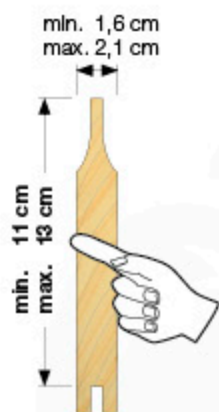

1d Timber Playhouse Module 125 cm

650_246

Farm	House	Hut	Home	Casa	Club	Castle	Tower
41x	46x	46x	46x	46x	40x	38x	28x
1x	1x	1x	1x	1x	1x	1x	1x
8x	8x	8x	8x	8x	8x	8x	8x
4x	4x	4x	4x	4x	4x	4x	4x

Farm	House	Hut	Home	Casa	Club	Castle	Tower
33x	36x	36x	36x	36x	32x	30x	20x
1x	1x	1x	1x	1x	1x	1x	1x
6x	6x	6x	6x	6x	6x	6x	6x
3x	3x	3x	3x	3x	3x	3x	3x

Farm	House	Hut	Home	Casa	Club	Castle	Tower
27x	28x	28x	28x	28x	28x	26x	16x
1x	1x	1x	1x	1x	1x	1x	1x
6x	6x	6x	6x	6x	6x	6x	6x
3x	3x	3x	3x	3x	3x	3x	3x