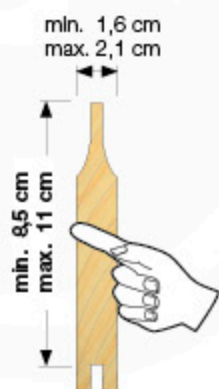

1d Timber Playhouse Module 125 cm

650_246

Farm	House	Hut	Home	Casa	Club	Castle	Tower
41x	46x	46x	46x	46x	40x	38x	28x
1x	1x	1x	1x	1x	1x	1x	1x
8x	8x	8x	8x	8x	8x	8x	8x
4x	4x	4x	4x	4x	4x	4x	4x

Farm	House	Hut	Home	Casa	Club	Castle	Tower
33x	36x	36x	36x	36x	32x	30x	20x
1x	1x	1x	1x	1x	1x	1x	1x
6x	6x	6x	6x	6x	6x	6x	6x
3x	3x	3x	3x	3x	3x	3x	3x

Farm	House	Hut	Home	Casa	Club	Castle	Tower
27x	28x	28x	28x	28x	28x	26x	16x
1x	1x	1x	1x	1x	1x	1x	1x
6x	6x	6x	6x	6x	6x	6x	6x
3x	3x	3x	3x	3x	3x	3x	3x