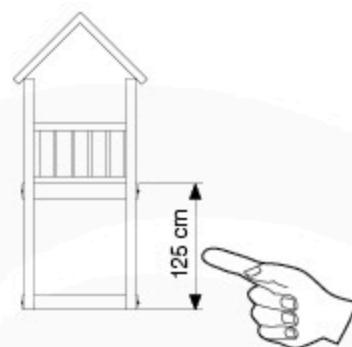

1d Timber Playhouse Module 125 cm

650_246

Farm	House	Hut	Home	Casa	Club	Castle	Tower
41x	46x	46x	46x	46x	40x	38x	28x
1x	1x	1x	1x	1x	1x	1x	1x
8x	8x	8x	8x	8x	8x	8x	8x
4x	4x	4x	4x	4x	4x	4x	4x

Farm	House	Hut	Home	Casa	Club	Castle	Tower
33x	36x	36x	36x	36x	32x	30x	20x
1x	1x	1x	1x	1x	1x	1x	1x
6x	6x	6x	6x	6x	6x	6x	6x
3x	3x	3x	3x	3x	3x	3x	3x

Farm	House	Hut	Home	Casa	Club	Castle	Tower
27x	28x	28x	28x	28x	28x	26x	16x
1x	1x	1x	1x	1x	1x	1x	1x
6x	6x	6x	6x	6x	6x	6x	6x
3x	3x	3x	3x	3x	3x	3x	3x