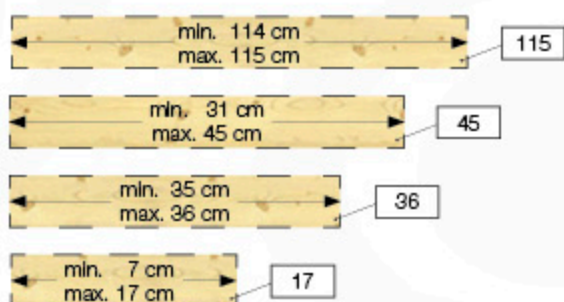

1d Timber Playhouse Module 125 cm

650_246

Farm	House	Hut	Home	Casa	Club	Castle	Tower
41x	46x	46x	46x	46x	40x	38x	28x
1x	1x	1x	1x	1x	1x	1x	1x
8x	8x	8x	8x	8x	8x	8x	8x
4x	4x	4x	4x	4x	4x	4x	4x

Farm	House	Hut	Home	Casa	Club	Castle	Tower
33x	36x	36x	36x	36x	32x	30x	20x
1x	1x	1x	1x	1x	1x	1x	1x
6x	6x	6x	6x	6x	6x	6x	6x
3x	3x	3x	3x	3x	3x	3x	3x

Farm	House	Hut	Home	Casa	Club	Castle	Tower
27x	28x	28x	28x	28x	28x	26x	16x
1x	1x	1x	1x	1x	1x	1x	1x
6x	6x	6x	6x	6x	6x	6x	6x
3x	3x	3x	3x	3x	3x	3x	3x