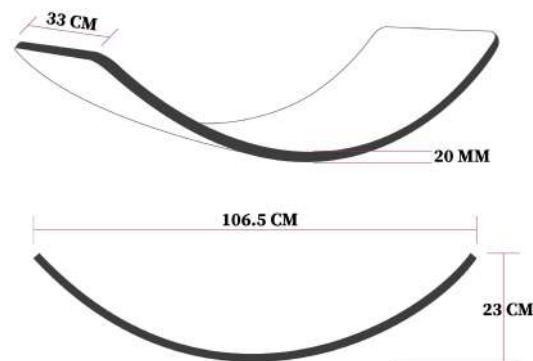

## WOODEN ACTIVITY TOY BALANCE BOARD LARGE

INSTRUCTIONS FOR  
MAINTENANCE AND SAFE USE.

**MADE IN LATVIA**

**KateHaa SIA**  
Annas st.18, Ikskile,  
Ogre reg., Latvia, LV-5052  
Email: [info@katehaa.com](mailto:info@katehaa.com)  
[www.katehaa.com](http://www.katehaa.com)

The package contains:

A - BALANCE BOARD

Technical information

MADE FROM DURABLE AND STURDY BALTIC BIRCH PLYWOOD.  
SUPPORTED WEIGHT UP TO **220 KG / 480 LBS**

MODEL: LARNAT